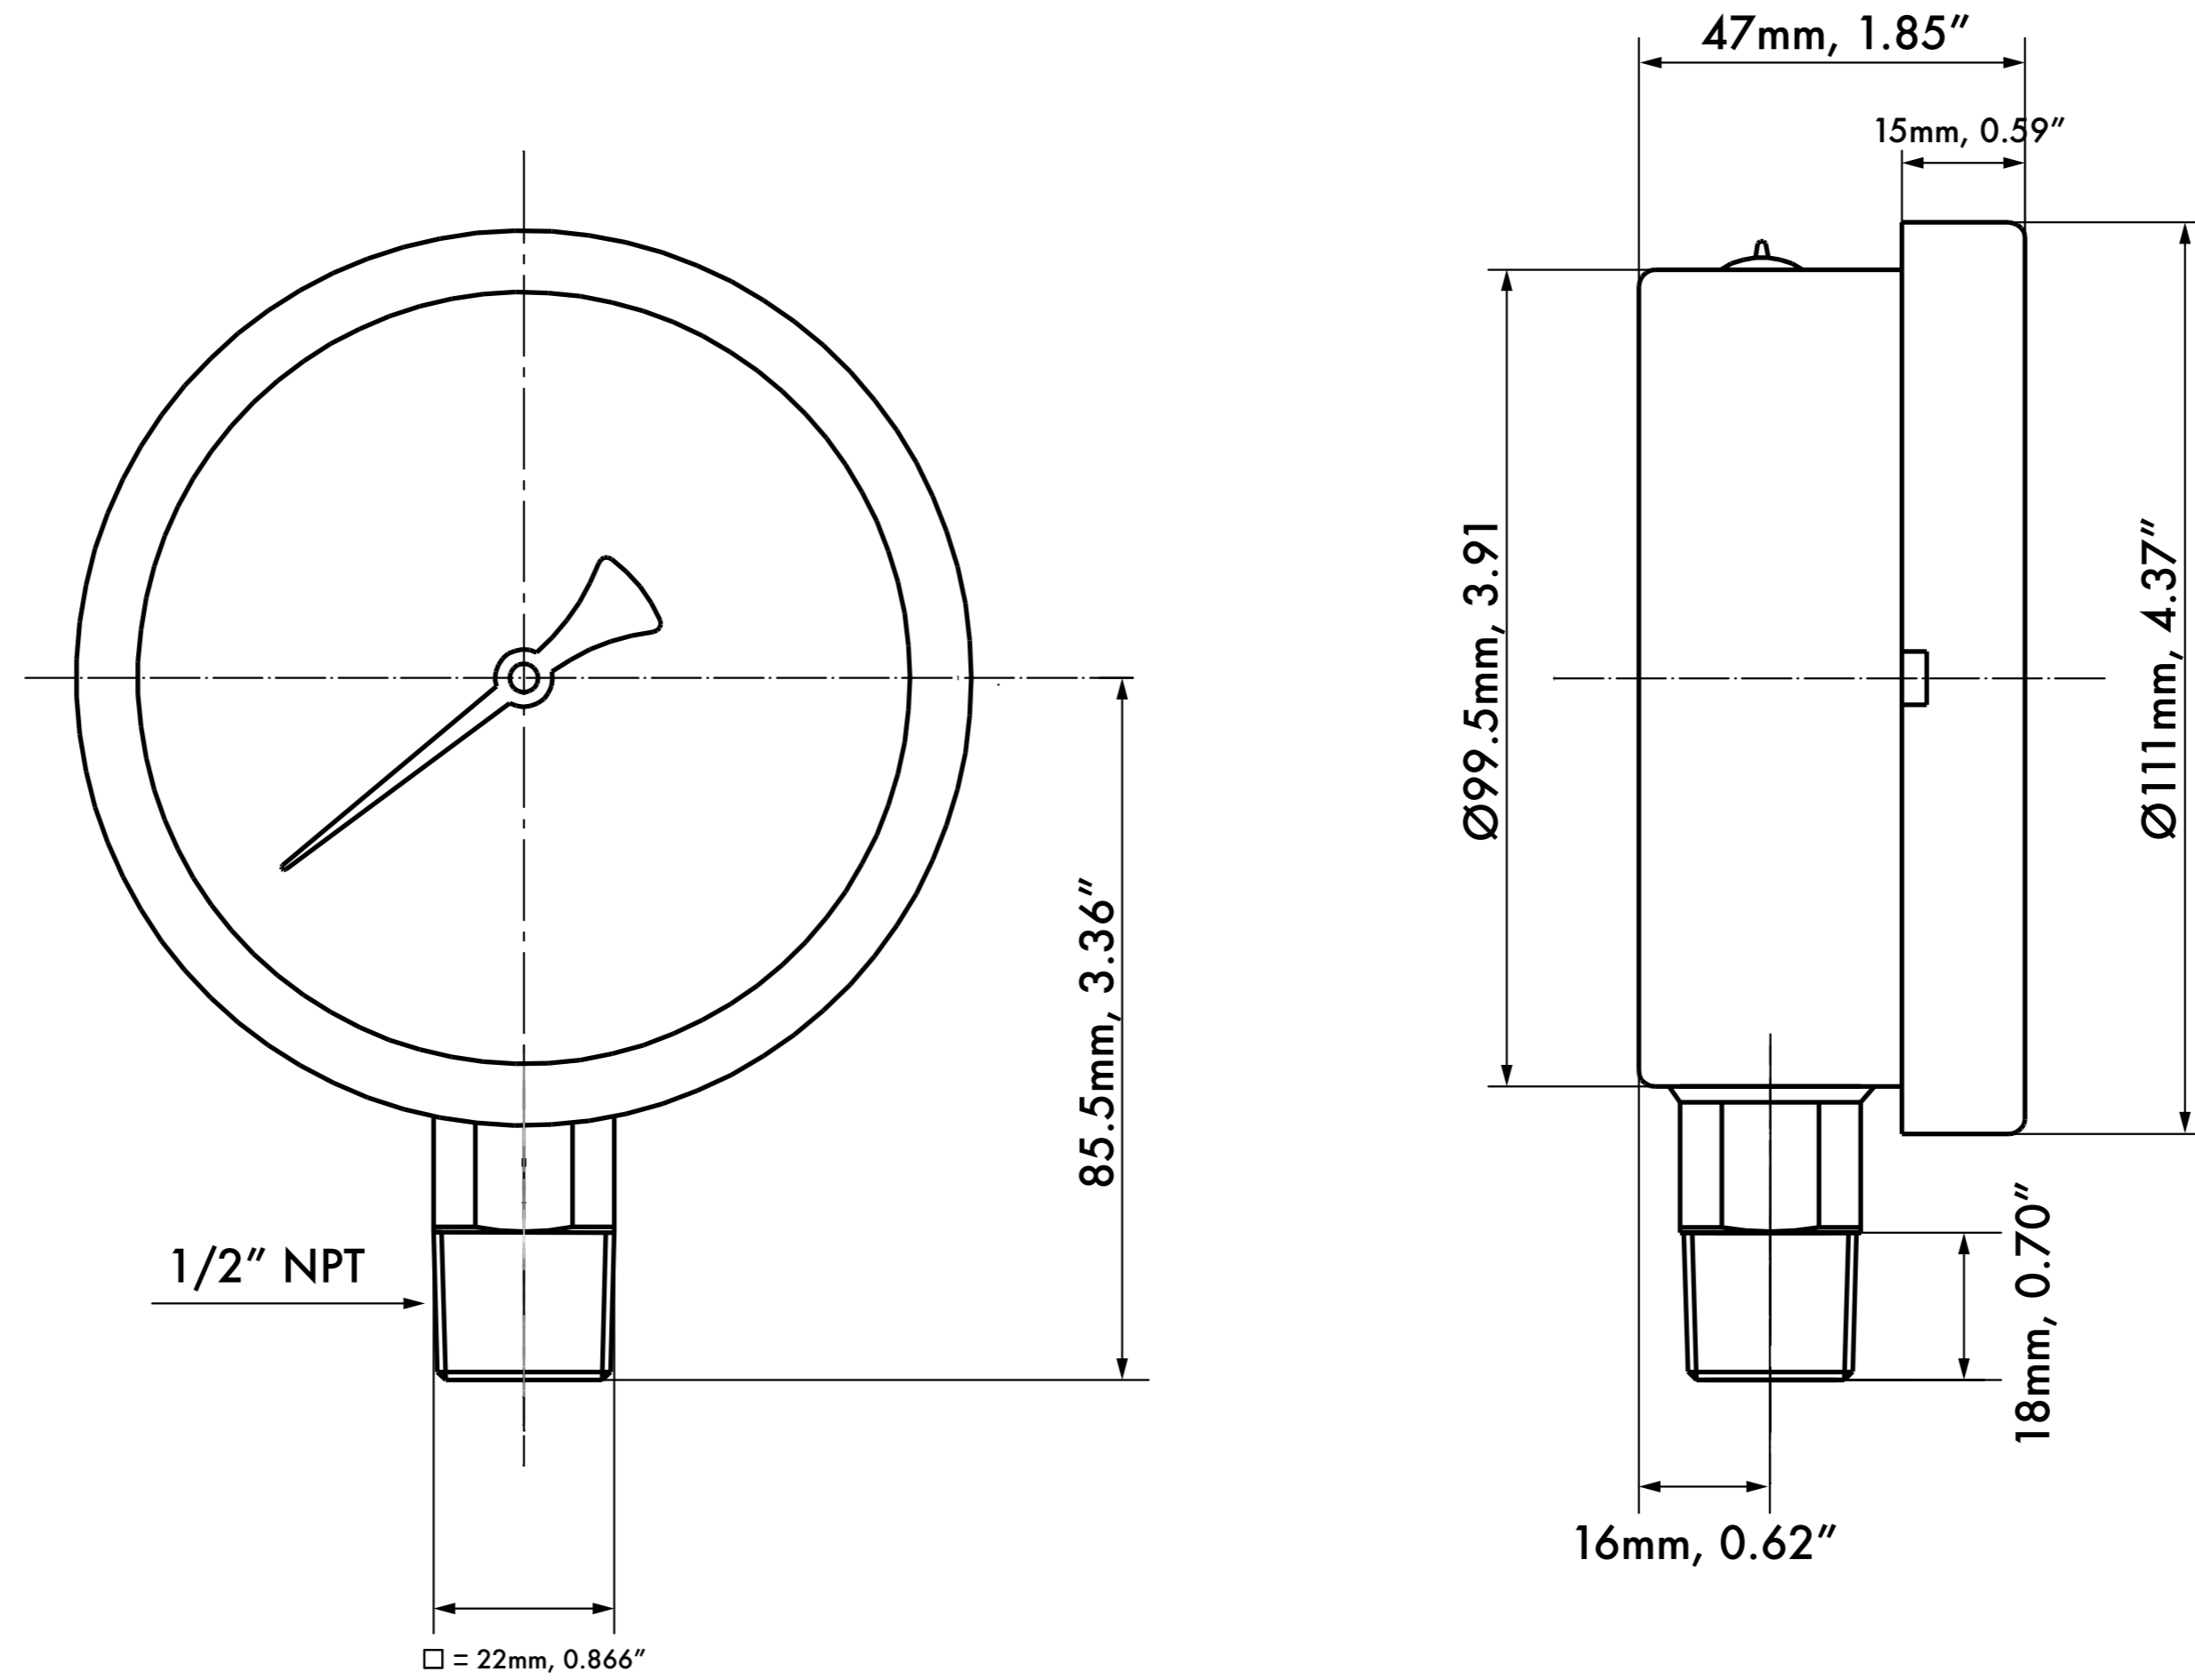

NOTES:

- 304 SS case and ring
- 316 SS internals or Brass internals as ordered
- Shock-X™ movement
- PC lens

REVISIONS			
REV	DESCRIPTION	DATE	APPROVAL

BY OR APPROVED	DATE	THIRD ANGLE PROJECTION
CHECKED:		
APPROVED: <i>B. Taylor</i>	05/19/26	

TITLE: PSX Shock-X™ 4" Dial Bottom Connection